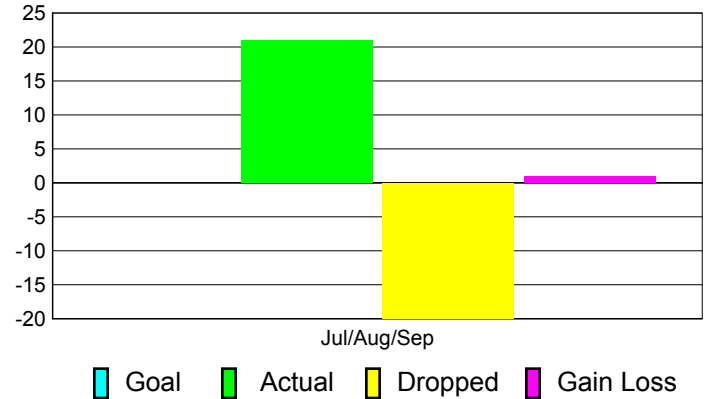

Club Results 2011-2012

Goal, New, Dropped, Gain/Loss

MEMBERSHIP

Membership Results
2011-2012

Membership
2010-2011

Month	Net Memb Goal	Actual New Memb	Actual Dropped Memb	Gain/Loss of Memb	Gain/Loss of Memb
Jul/Aug/Sep		21	-20	1	-3
Totals		21	-20	1	-3

Membership Results 2011-2012

Goal, New, Dropped, Gain/Loss

Comparison of Club Gain/Loss

Current Year Compared to the Previous Year

Comparison of Membership Gain/Loss

Current Year Compared to the Previous Year