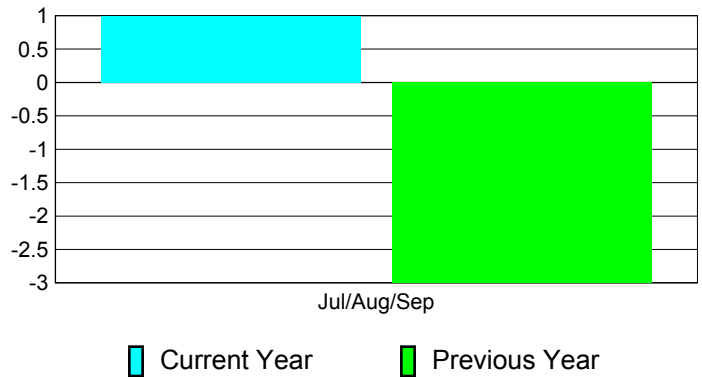

Membership Results 2011-2012

Goal, New, Dropped, Gain/Loss

Comparison of Club Gain/Loss

Current Year Compared to the Previous Year

Comparison of Membership Gain/Loss

Current Year Compared to the Previous Year

YTD Status Quo Clubs 2011-2012

Status Quo Clubs Compared to Status Quo Members

Gender Comparison 2011-2012

Male Female