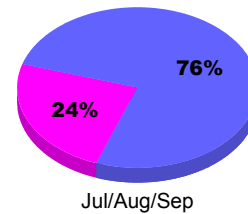

Club Results 2011-2012

Goal, New, Dropped, Gain/Loss

MEMBERSHIP

Membership Results
2011-2012

Membership
2010-2011

Month	Net Memb Goal	Actual New Memb	Actual Dropped Memb	Gain/Loss of Memb	Gain/Loss of Memb
Jul/Aug/Sep		21	-20	1	-3
Totals		21	-20	1	-3

Membership Results 2011-2012

Goal, New, Dropped, Gain/Loss

Comparison of Club Gain/Loss

Current Year Compared to the Previous Year

Comparison of Membership Gain/Loss

Current Year Compared to the Previous Year

YTD Status Quo Clubs 2011-2012

Status Quo Clubs Compared to Status Quo Members

Gender Comparison 2011-2012

Male Female